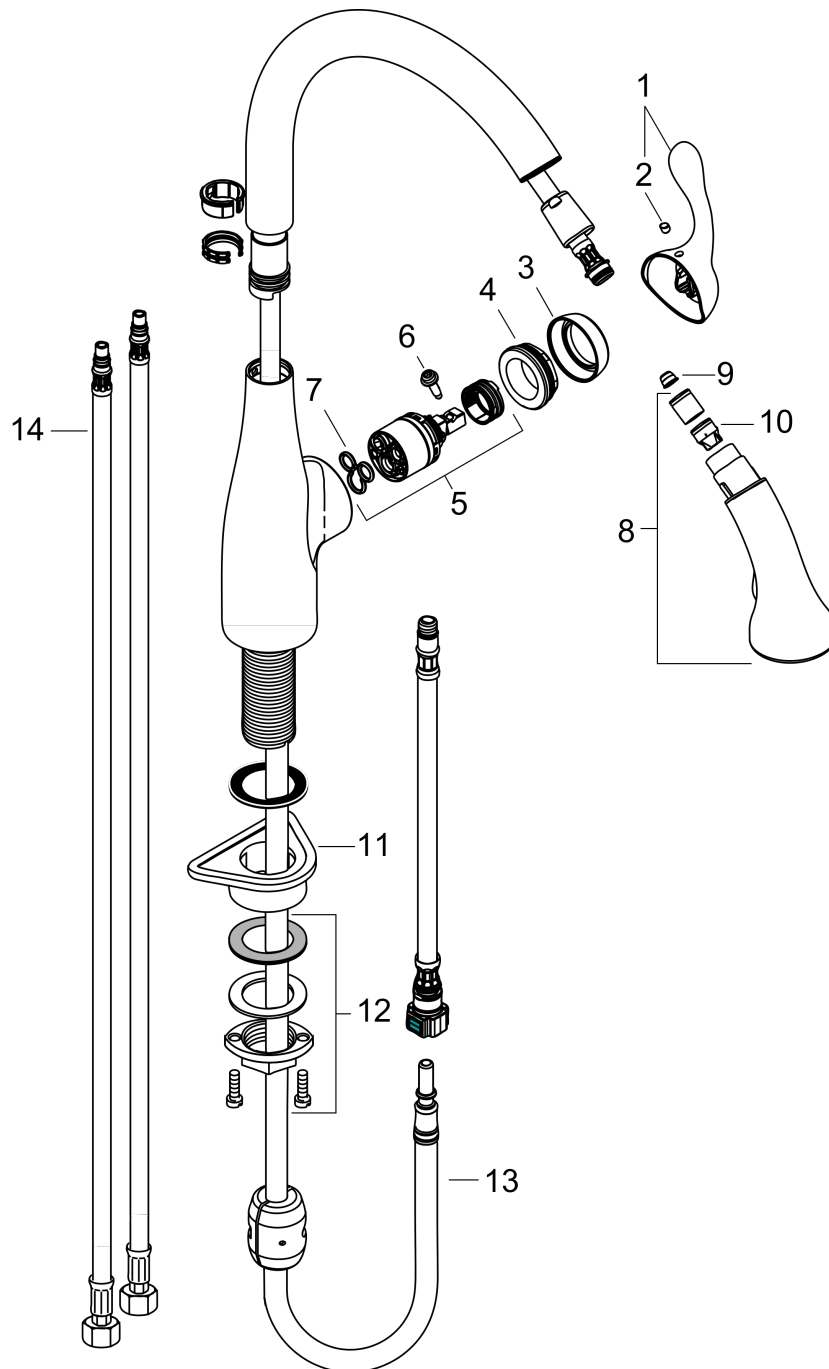

Allegro E Gourmet
Allegro E Gourmet 2-Spray HighArc Kitchen Faucet, Pull-Down
 Finishes : **Steel Optik** Part no. : **04066860**

Description

Features

- Swivel range 150°
- Full and needle spray
- Locking spray diverter (reverts to default spray mode upon valve closing)
- MagFit magnetic sprayhead docking
- Flow: 1.75 GPM
- Ceramic cartridge
- 3/8" compression

Comprised of

- Universal Base Plate for Single-Hole Kitchen Faucets, 10" (#14019USA)

Item details

List Price \$ 740.00

Technology

Compliance

Product image

Scale drawing

Allegro E Gourmet
Allegro E Gourmet 2-Spray HighArc Kitchen Faucet, Pull-Down
Finishes : **Steel Optik** Part no. : **04066860**

Exploded drawing

Year of production: >01/10

Allegro E Gourmet
Allegro E Gourmet 2-Spray HighArc Kitchen Faucet, Pull-Down
 Finishes : **Steel Optik** Part no. : **04066860**

Spare parts list

Year of production: >01/10

Pos.	Description	Part no.	Price	PU
1	handle	98597801	-	1
2	screw cover	88655000	-	1
3	flange	96468800	-	1
4	nut	96461000	-	1
5	cartridge, assy	92730000	-	1
6	locking screw for handle	95140000	-	1
7	seal	95008000	-	1
8	handspray	98599801	-	1
9	filter	97735000	-	1
10	set of non return valves DW 15	97350000	-	1
11	support	97523000	-	1
12	fixing set (Ø 34)	95049000	-	1
13	hose 1,50 m	88624000	-	1
14	connection hose 35½" M8x0,75 3/8"	96316001	-	1
a	weight	92500000	-	1