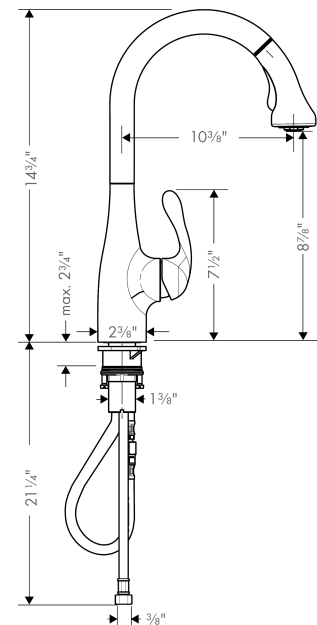

Allegro E Gourmet
Allegro E Gourmet 2-Spray HighArc Kitchen Faucet, Pull-Down
 Finishes : **Steel Optik** Part no. : **04066860**

Description

Features

- Swivel range 150°
- Full and needle spray
- Locking spray diverter (reverts to default spray mode upon valve closing)
- MagFit magnetic sprayhead docking
- Flow: 1.75 GPM
- Ceramic cartridge
- 3/8" compression

Comprised of

- Universal Base Plate for Single-Hole Kitchen Faucets, 10" (#14019USA)

Item details

List Price \$ 740.00

Technology

Compliance

Product image

Scale drawing

Allegro E Gourmet
Allegro E Gourmet 2-Spray HighArc Kitchen Faucet, Pull-Down
Finishes : **Steel Optik** Part no. : **04066860**

Exploded drawing

Year of production: >01/10

Allegro E Gourmet
Allegro E Gourmet 2-Spray HighArc Kitchen Faucet, Pull-Down
 Finishes : **Steel Optik** Part no. : **04066860**

Spare parts list

Year of production: >01/10

Pos.	Description	Part no.	Price	PU
1	handle	98597801	-	1
2	screw cover	88655000	-	1
3	flange	96468800	-	1
4	nut	96461000	-	1
5	cartridge, assy	92730000	-	1
6	locking screw for handle	95140000	-	1
7	seal	95008000	-	1
8	handspray	98599801	-	1
9	filter	97735000	-	1
10	set of non return valves DW 15	97350000	-	1
11	support	97523000	-	1
12	fixing set (Ø 34)	95049000	-	1
13	hose 1,50 m	88624000	-	1
14	connection hose 35½" M8x0,75 3/8"	96316001	-	1
a	weight	92500000	-	1